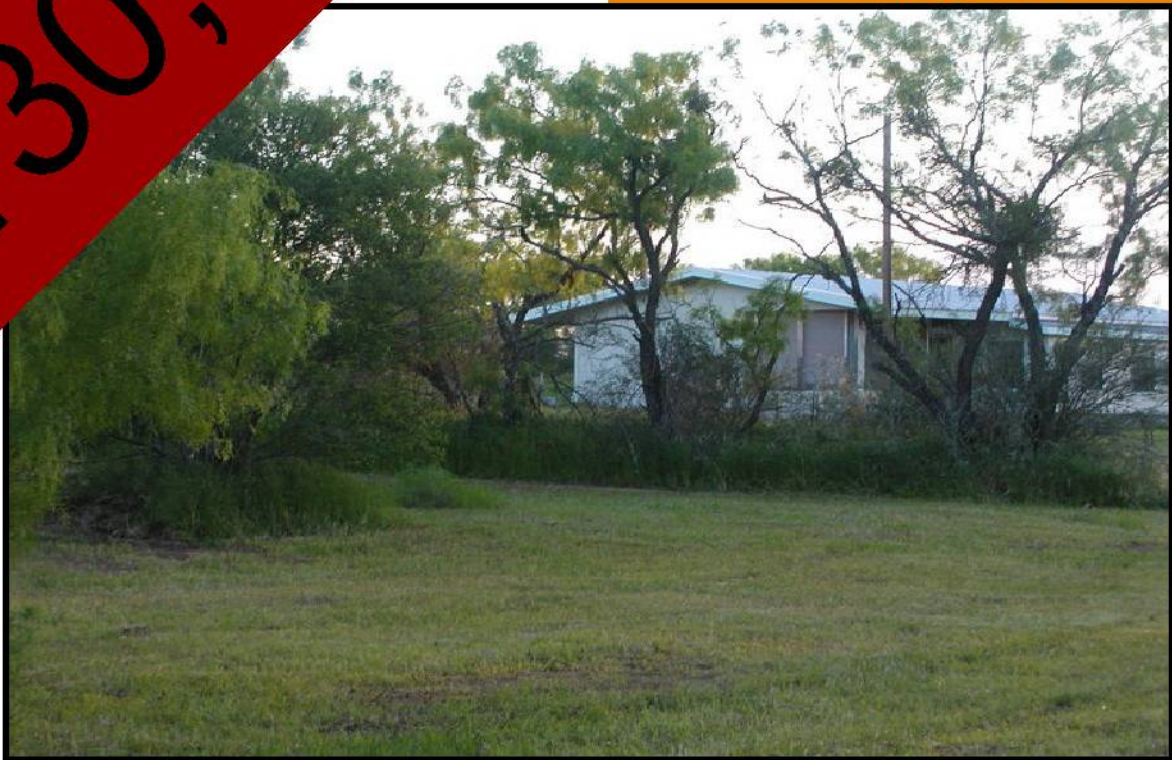

145 East Flag Creek Ranch Road

Wonderful, affordable country home on 2.2
acres!!!

\$130,000

Two huge live oaks, mesquite
Young peach and apple tree
Land is gently sloped and
rolling, with house set far back
from the road

Laura Croteau, Broker - 512.554.2920
WWW.AUSTINROCKCITYREALTY.COM

Just 2.5 miles from historic district of Llano, in the Texas
hillcountry, about 3 miles from the Llano River Bridge, and
world famous Coopers Barbeque!!!